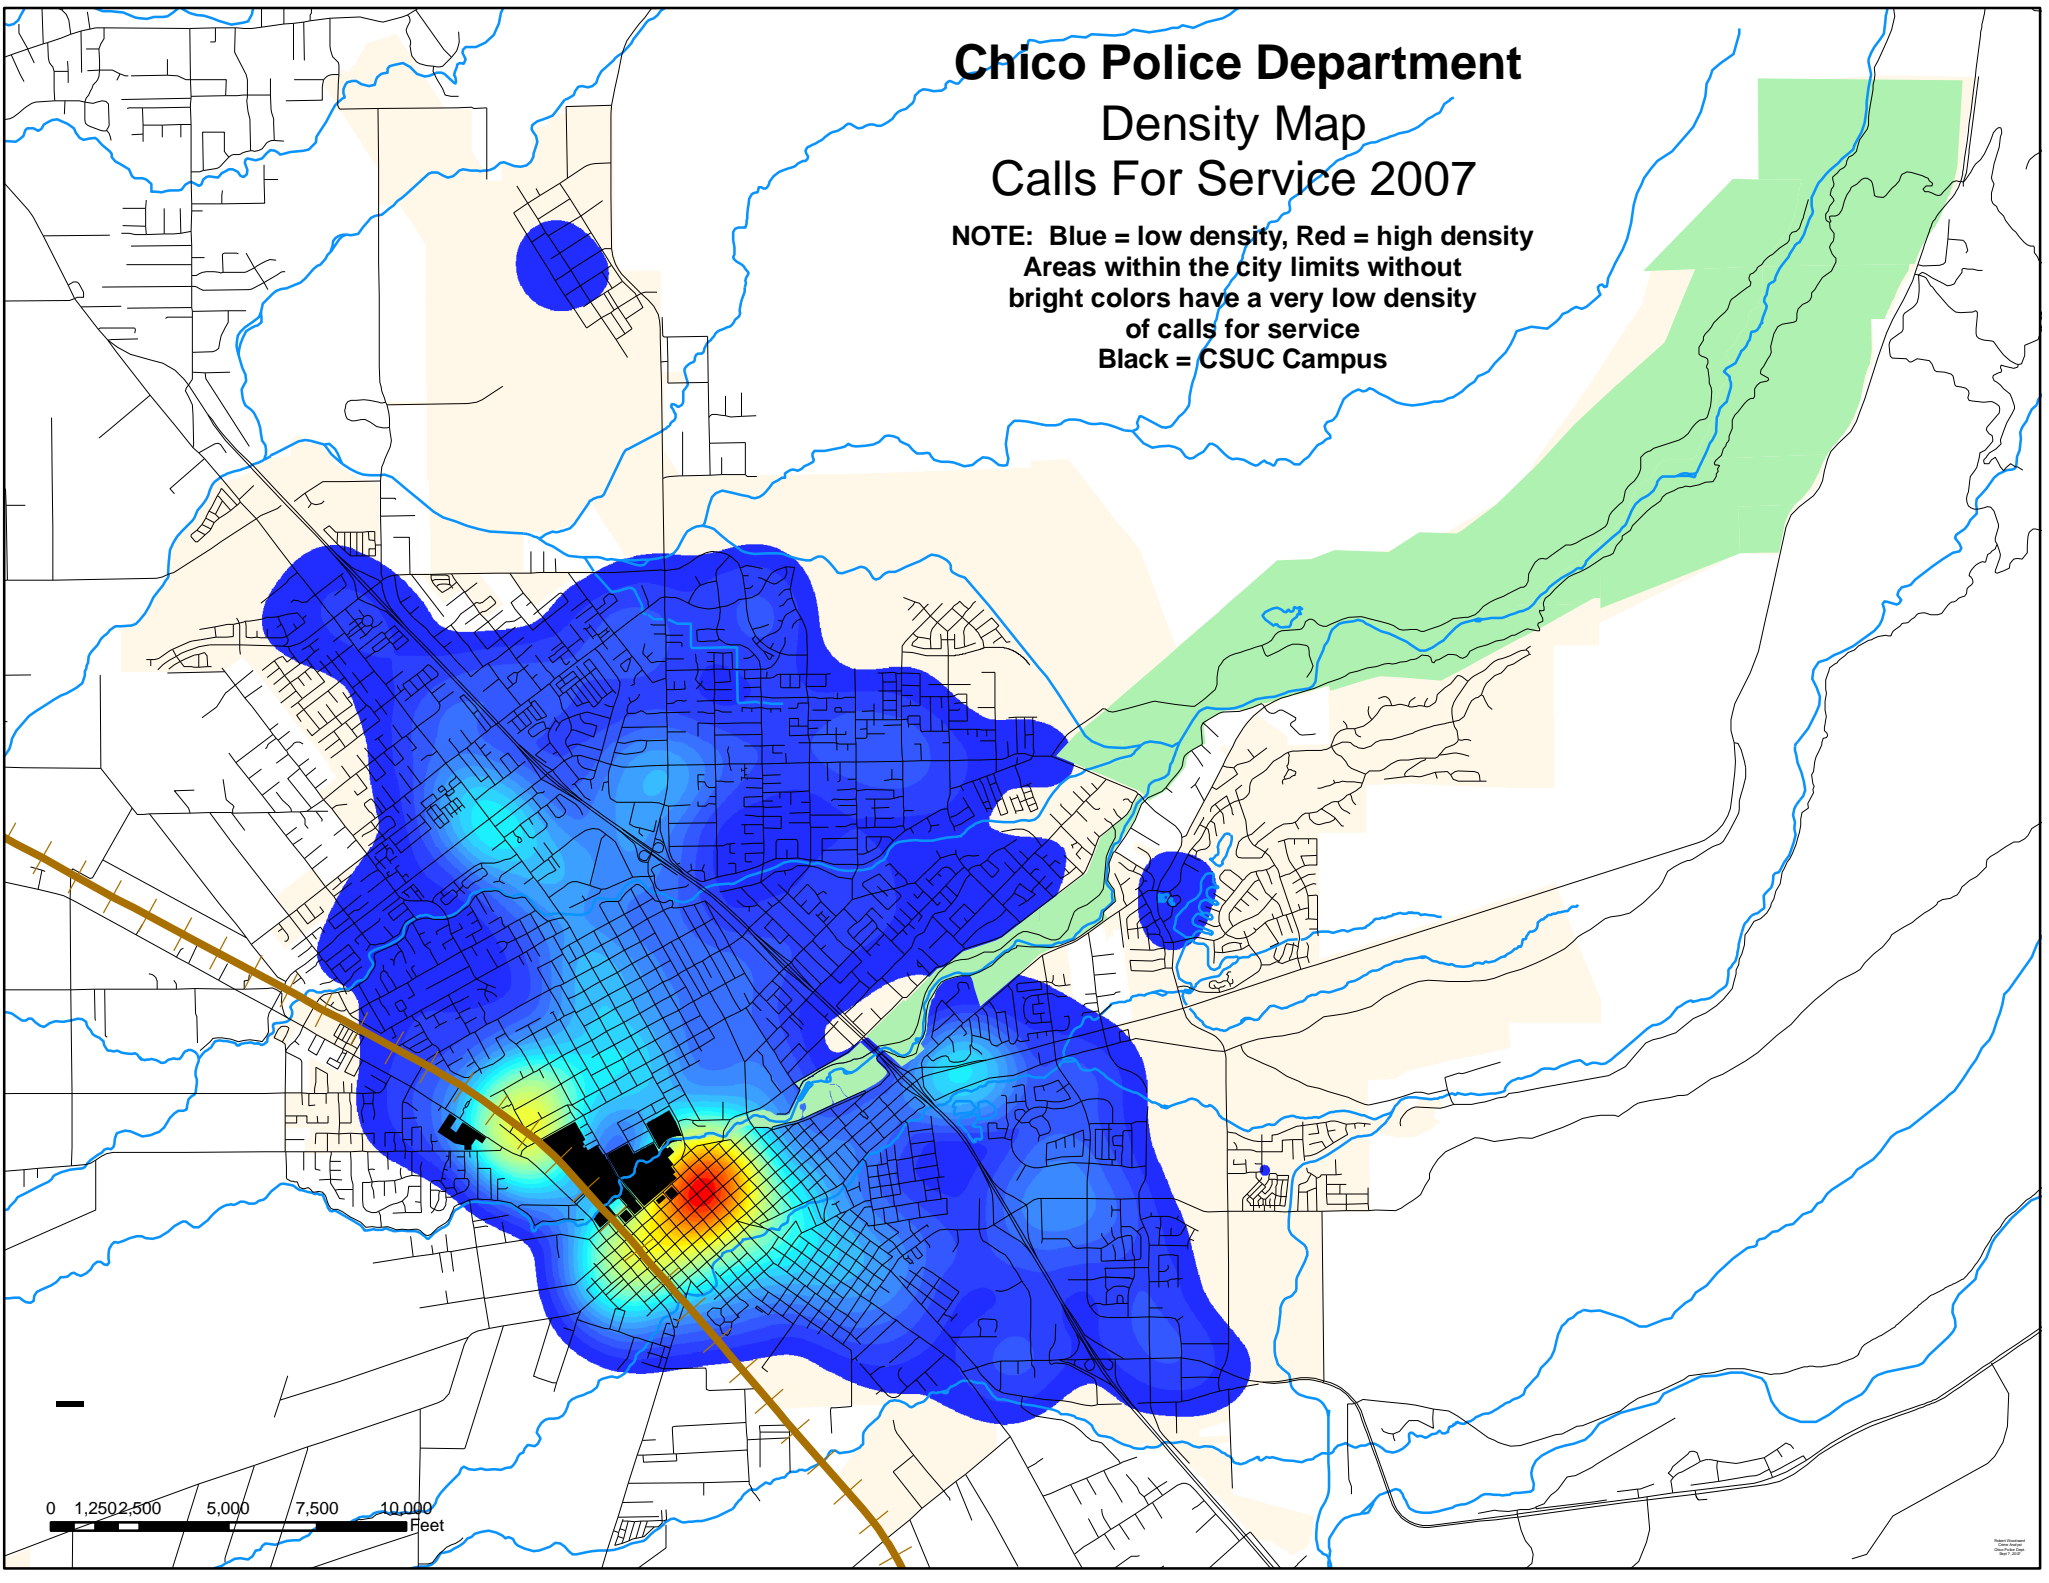

Chico Police Department Density Map Calls For Service 2007

NOTE: Blue = low density, Red = high density
Areas within the city limits without
bright colors have a very low density
of calls for service
Black = CSUC Campus

0 1,250 2,500 5,000 7,500 10,000 Feet