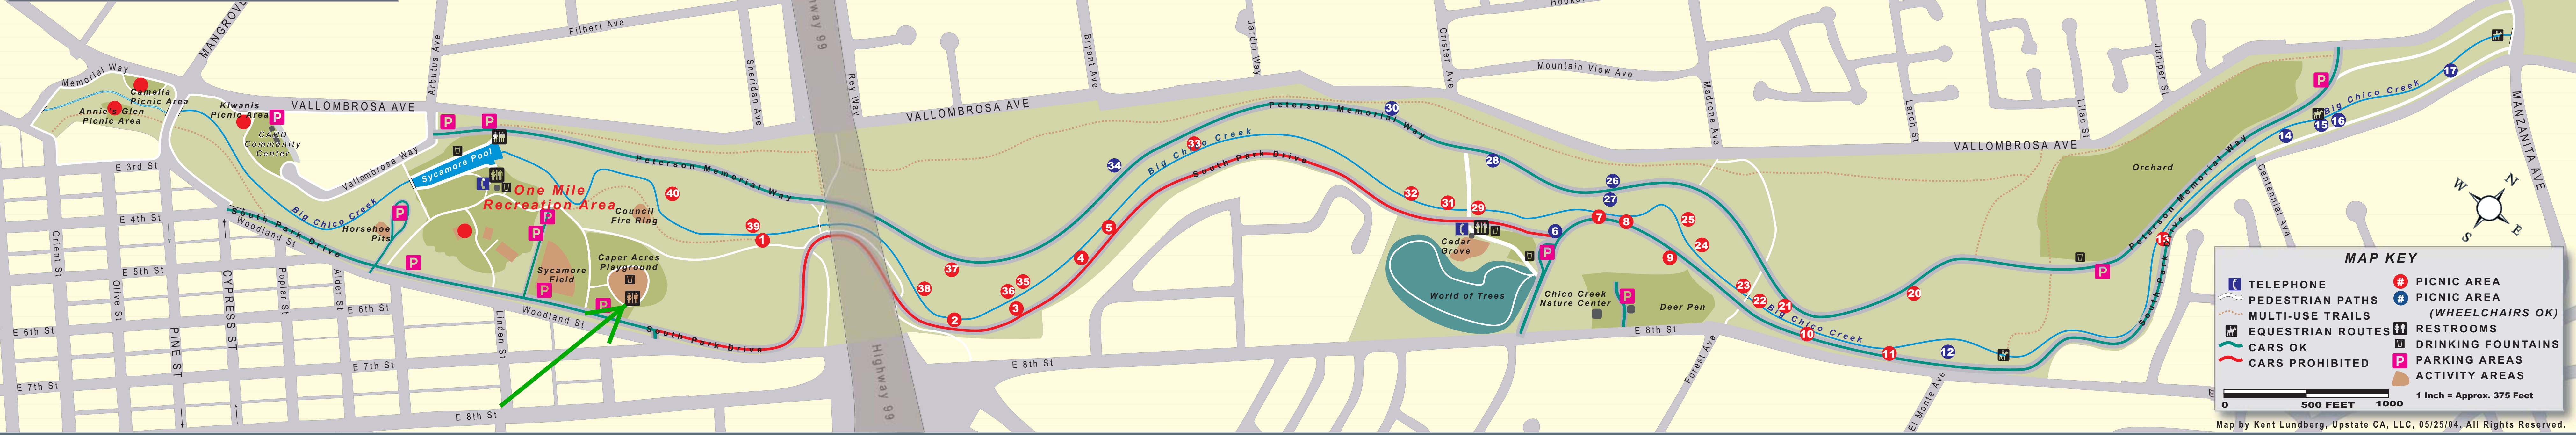

Caper Acres is a fairytale themed playground for young children. Located in Lower Bidwell Park, this is the perfect place to play the day away or have a birthday party. Caper Acres is open at 9:00 A.M. Tuesday through Sunday and is closed every Monday for maintenance. There are two birthday rings that can be reserved for free for up to 2 hours.

## **Amenities for Caper Acres include:**

- Standard household electrical outlets (15 amp)
- Restrooms
- Drinking fountain
- Birthday Ring 1 can accommodate up to 40 people
- Birthday Ring 2 can accommodate up to 20 people

## **Additional Information:**

Please refer to your application & permit to review the conditions of park use. You are responsible for knowing the park rules. In addition to the conditions of park use we also restrict the use of bounce houses, piñatas and BBQ's inside of Caper Acres. Dogs and bicycles are not allowed inside of Caper Acres at any time. Guests over the age of 13 must be accompanied by someone under the age of 13 in order to remain inside of Caper Acres.

## Chico, California

**MAP KEY**

	TELEPHONE		PICNIC AREA
	PEDESTRIAN PATHS		PICNIC AREA (WHEELCHAIRS OK)
	MULTI-USE TRAILS		RESTROOMS
	EQUESTRIAN ROUTES		DRINKING FOUNTAINS
	CARS OK		PARKING AREAS
	CARS PROHIBITED		ACTIVITY AREAS