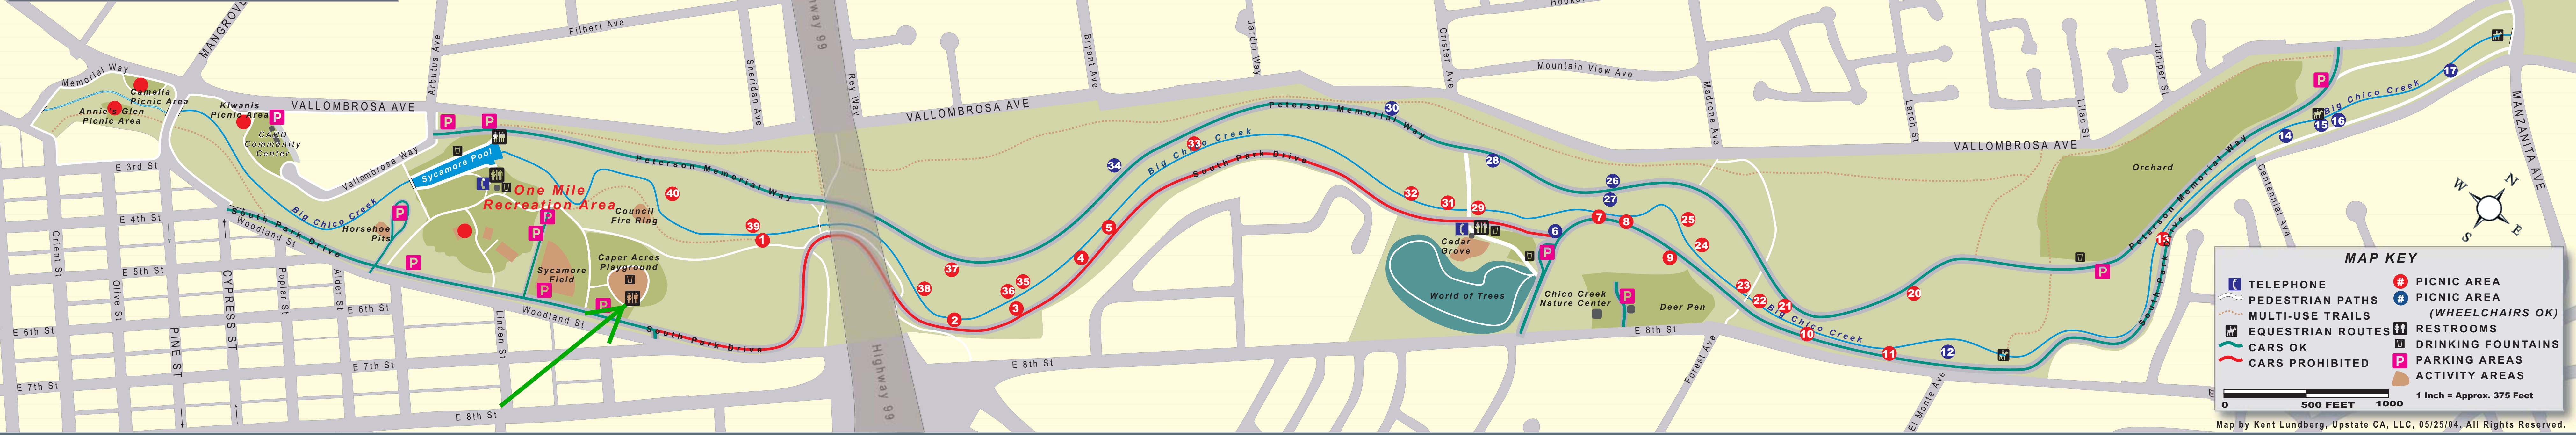

Caper Acres is a fairytale themed playground for young children. Located in Lower Bidwell Park, this is the perfect place to play the day away or have a birthday party. Caper Acres is open at 9:00 A.M. Tuesday through Sunday and is closed every Monday for maintenance. There are two birthday rings that can be reserved for free for up to 2 hours.

Amenities for Caper Acres include:

- Standard household electrical outlets (20 amp)
- Restrooms
- Drinking fountain
- Birthday Ring 1 can accommodate up to 40 people
- Birthday Ring 2 can accommodate up to 20 people

Additional Information:

Please refer to your application & permit to review the conditions of park use. You are responsible for knowing the park rules. In addition to the conditions of park use we also restrict the use of bounce houses, piñatas and BBQ's inside of Caper Acres. Dogs and bicycles are not allowed inside of Caper Acres at any time. Guests over the age of 13 must be accompanied by someone under the age of 13 in order to remain inside of Caper Acres.

MAP KEY

TELEPHONE	PICNIC AREA
PEDESTRIAN PATHS	PICNIC AREA (WHEELCHAIRS OK)
MULTI-USE TRAILS	RESTROOMS
EQUESTRIAN ROUTES	DRINKING FOUNTAINS
CARS OK	PARKING AREAS
CARS PROHIBITED	ACTIVITY AREAS

1 Inch = Approx. 375 Feet