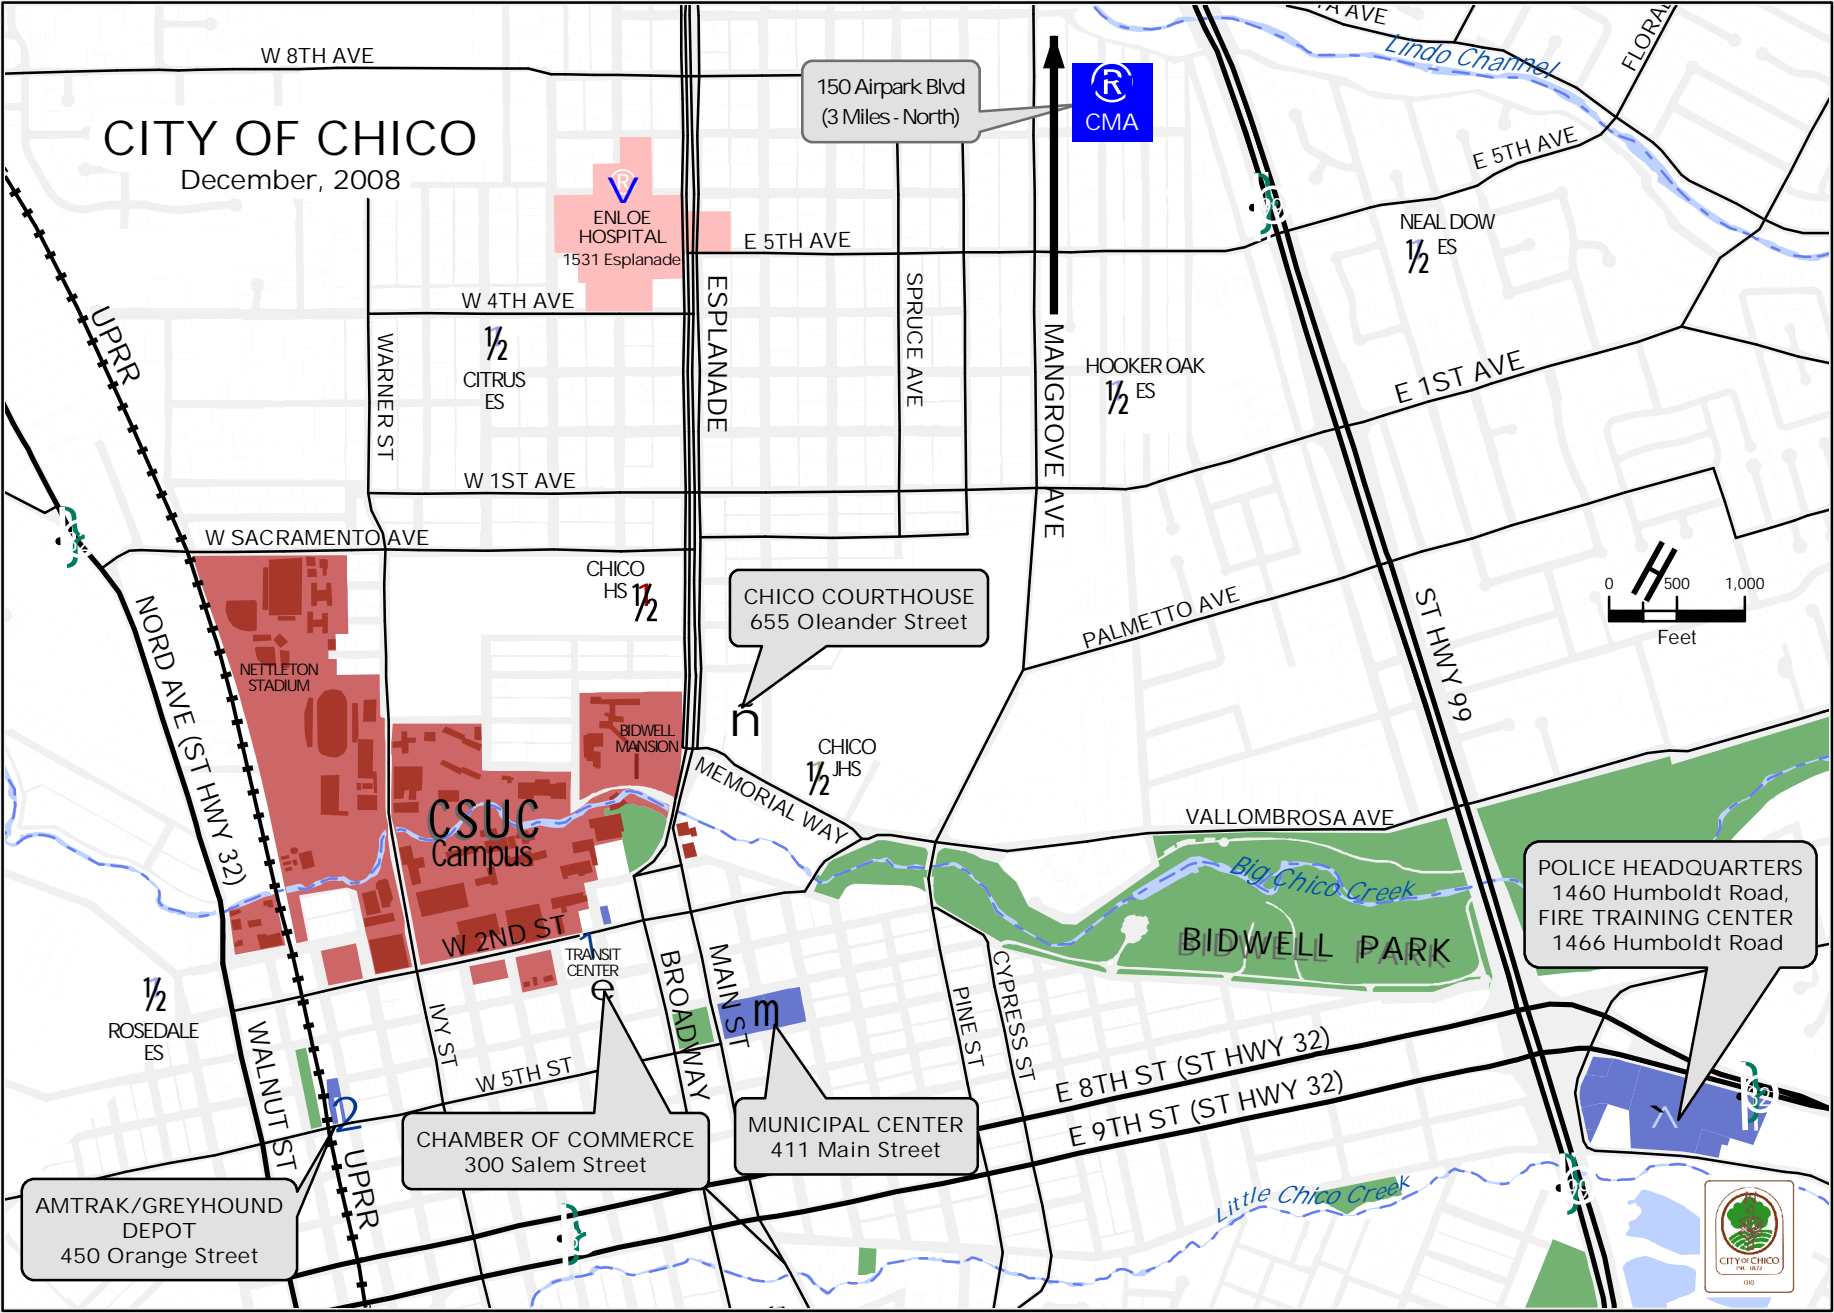

# CITY OF CHICO

December, 2008

150 Airpark Blvd  
(3 Miles - North)

ENLOE HOSPITAL  
1531 Esplanade

W 4TH AVE  
1/2 CITRUS ES  
W 1ST AVE

CHICO COURTHOUSE  
655 Oleander Street

CHICO HS 1/2

CHICO HS 1/2

NETLETON STADIUM

CSUC Campus

BIDWELL MANSION

BIDWELL PARK

POLICE HEADQUARTERS  
1460 Humboldt Road  
FIRE TRAINING CENTER  
1466 Humboldt Road

CHAMBER OF COMMERCE  
300 Salem Street

MUNICIPAL CENTER  
411 Main Street

AMTRAK/GREYHOUND DEPOT  
450 Orange Street