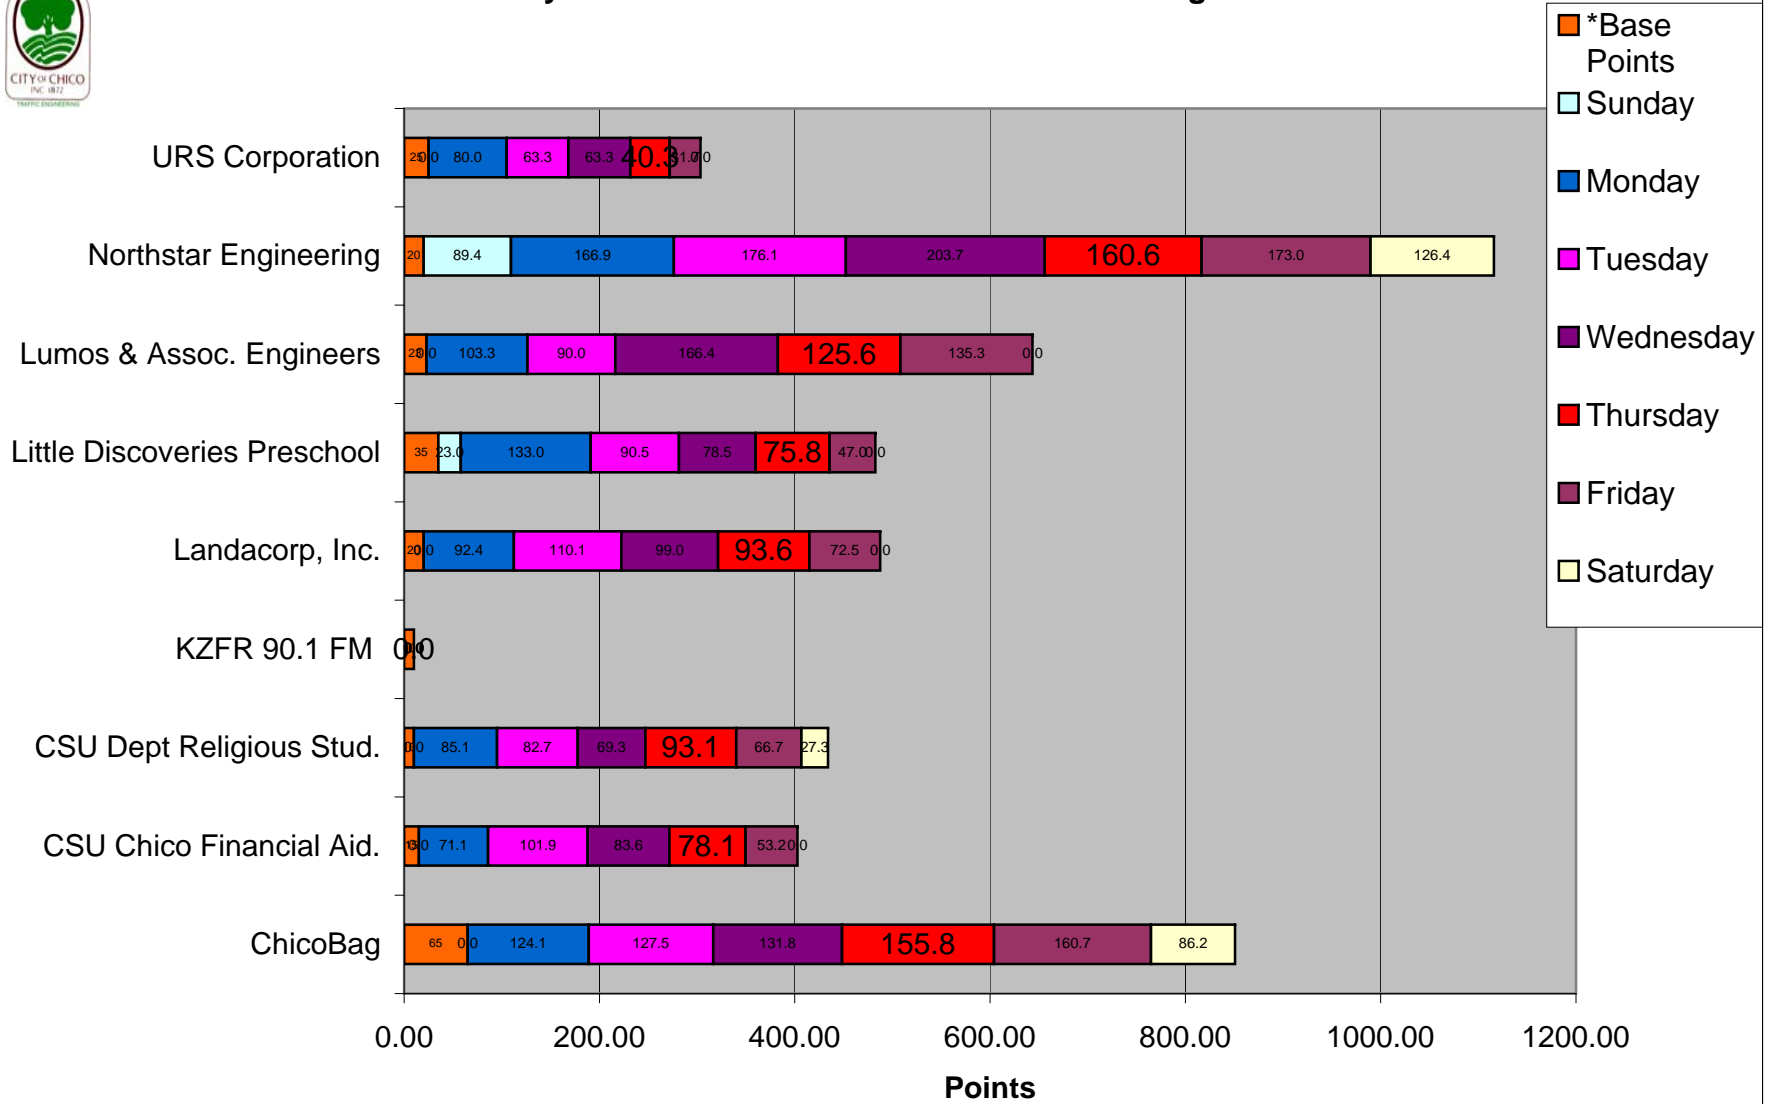

City of Chico Business Bike To Work Challenge

* Base Points include Companies Incentives, Bike facilities, etc