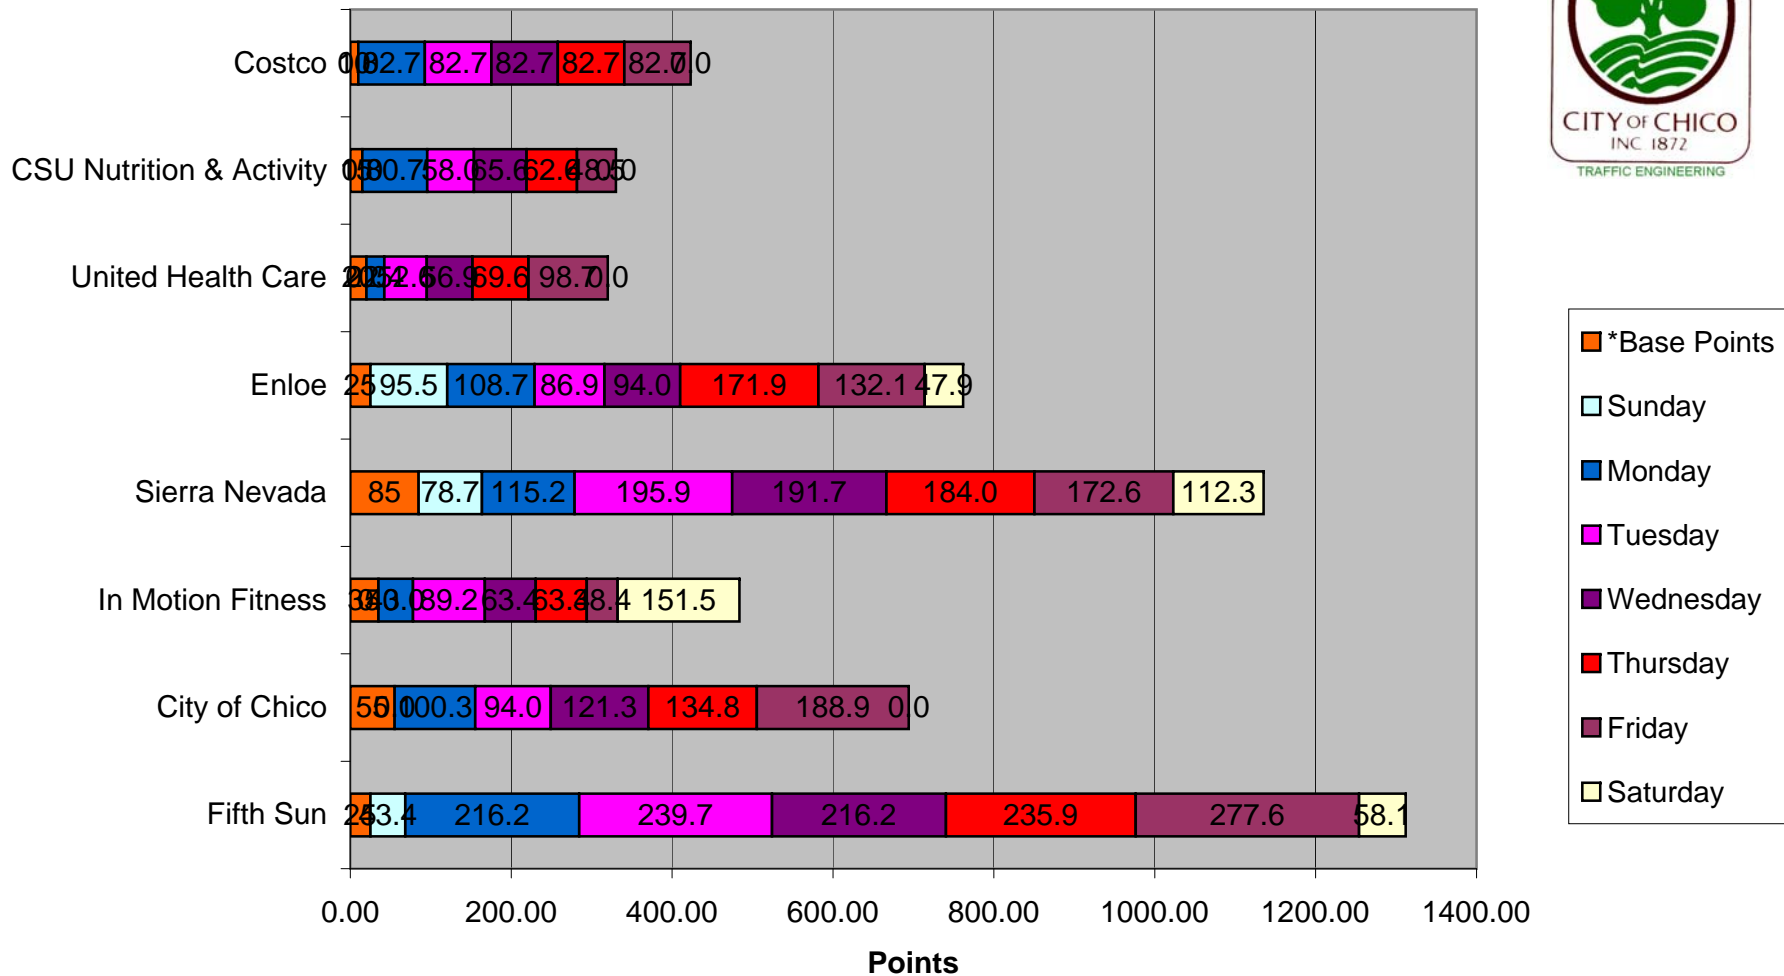

### City of Chico Business Bike To Work Challenge

\* Base Points include Companies Incentives, Bike facilities, etc