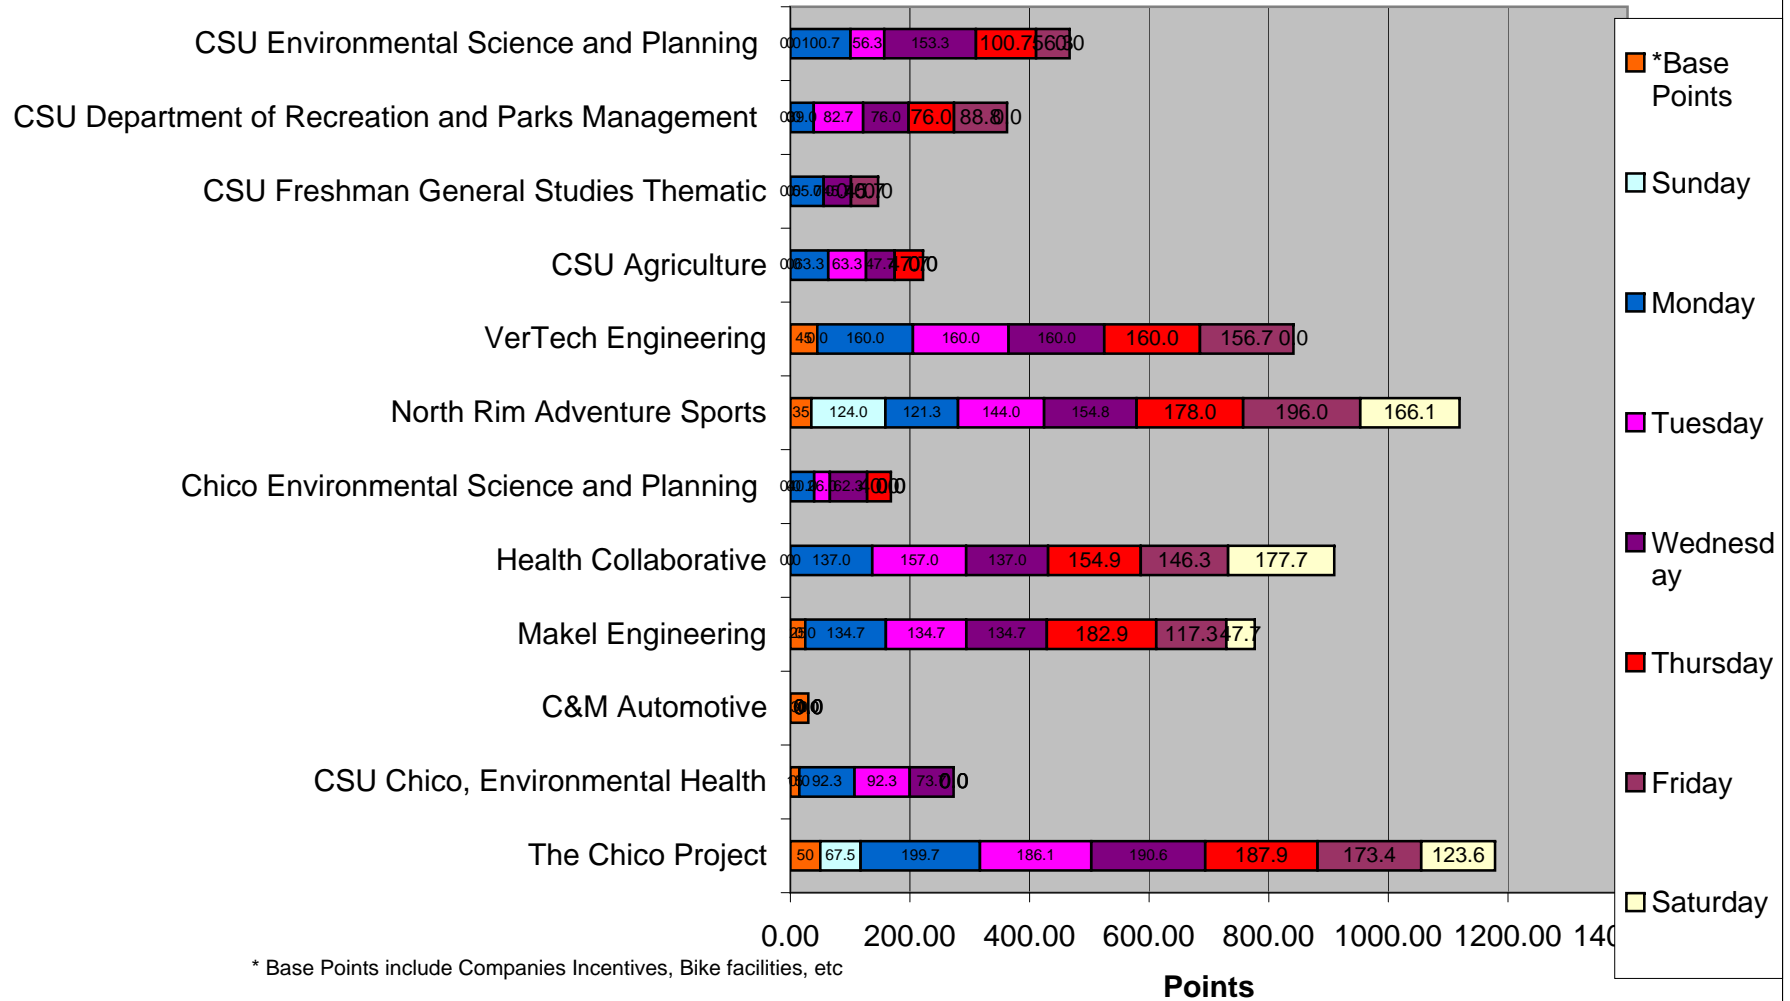

City of Chico Business Bike To Work Challenge

* Base Points include Companies Incentives, Bike facilities, etc