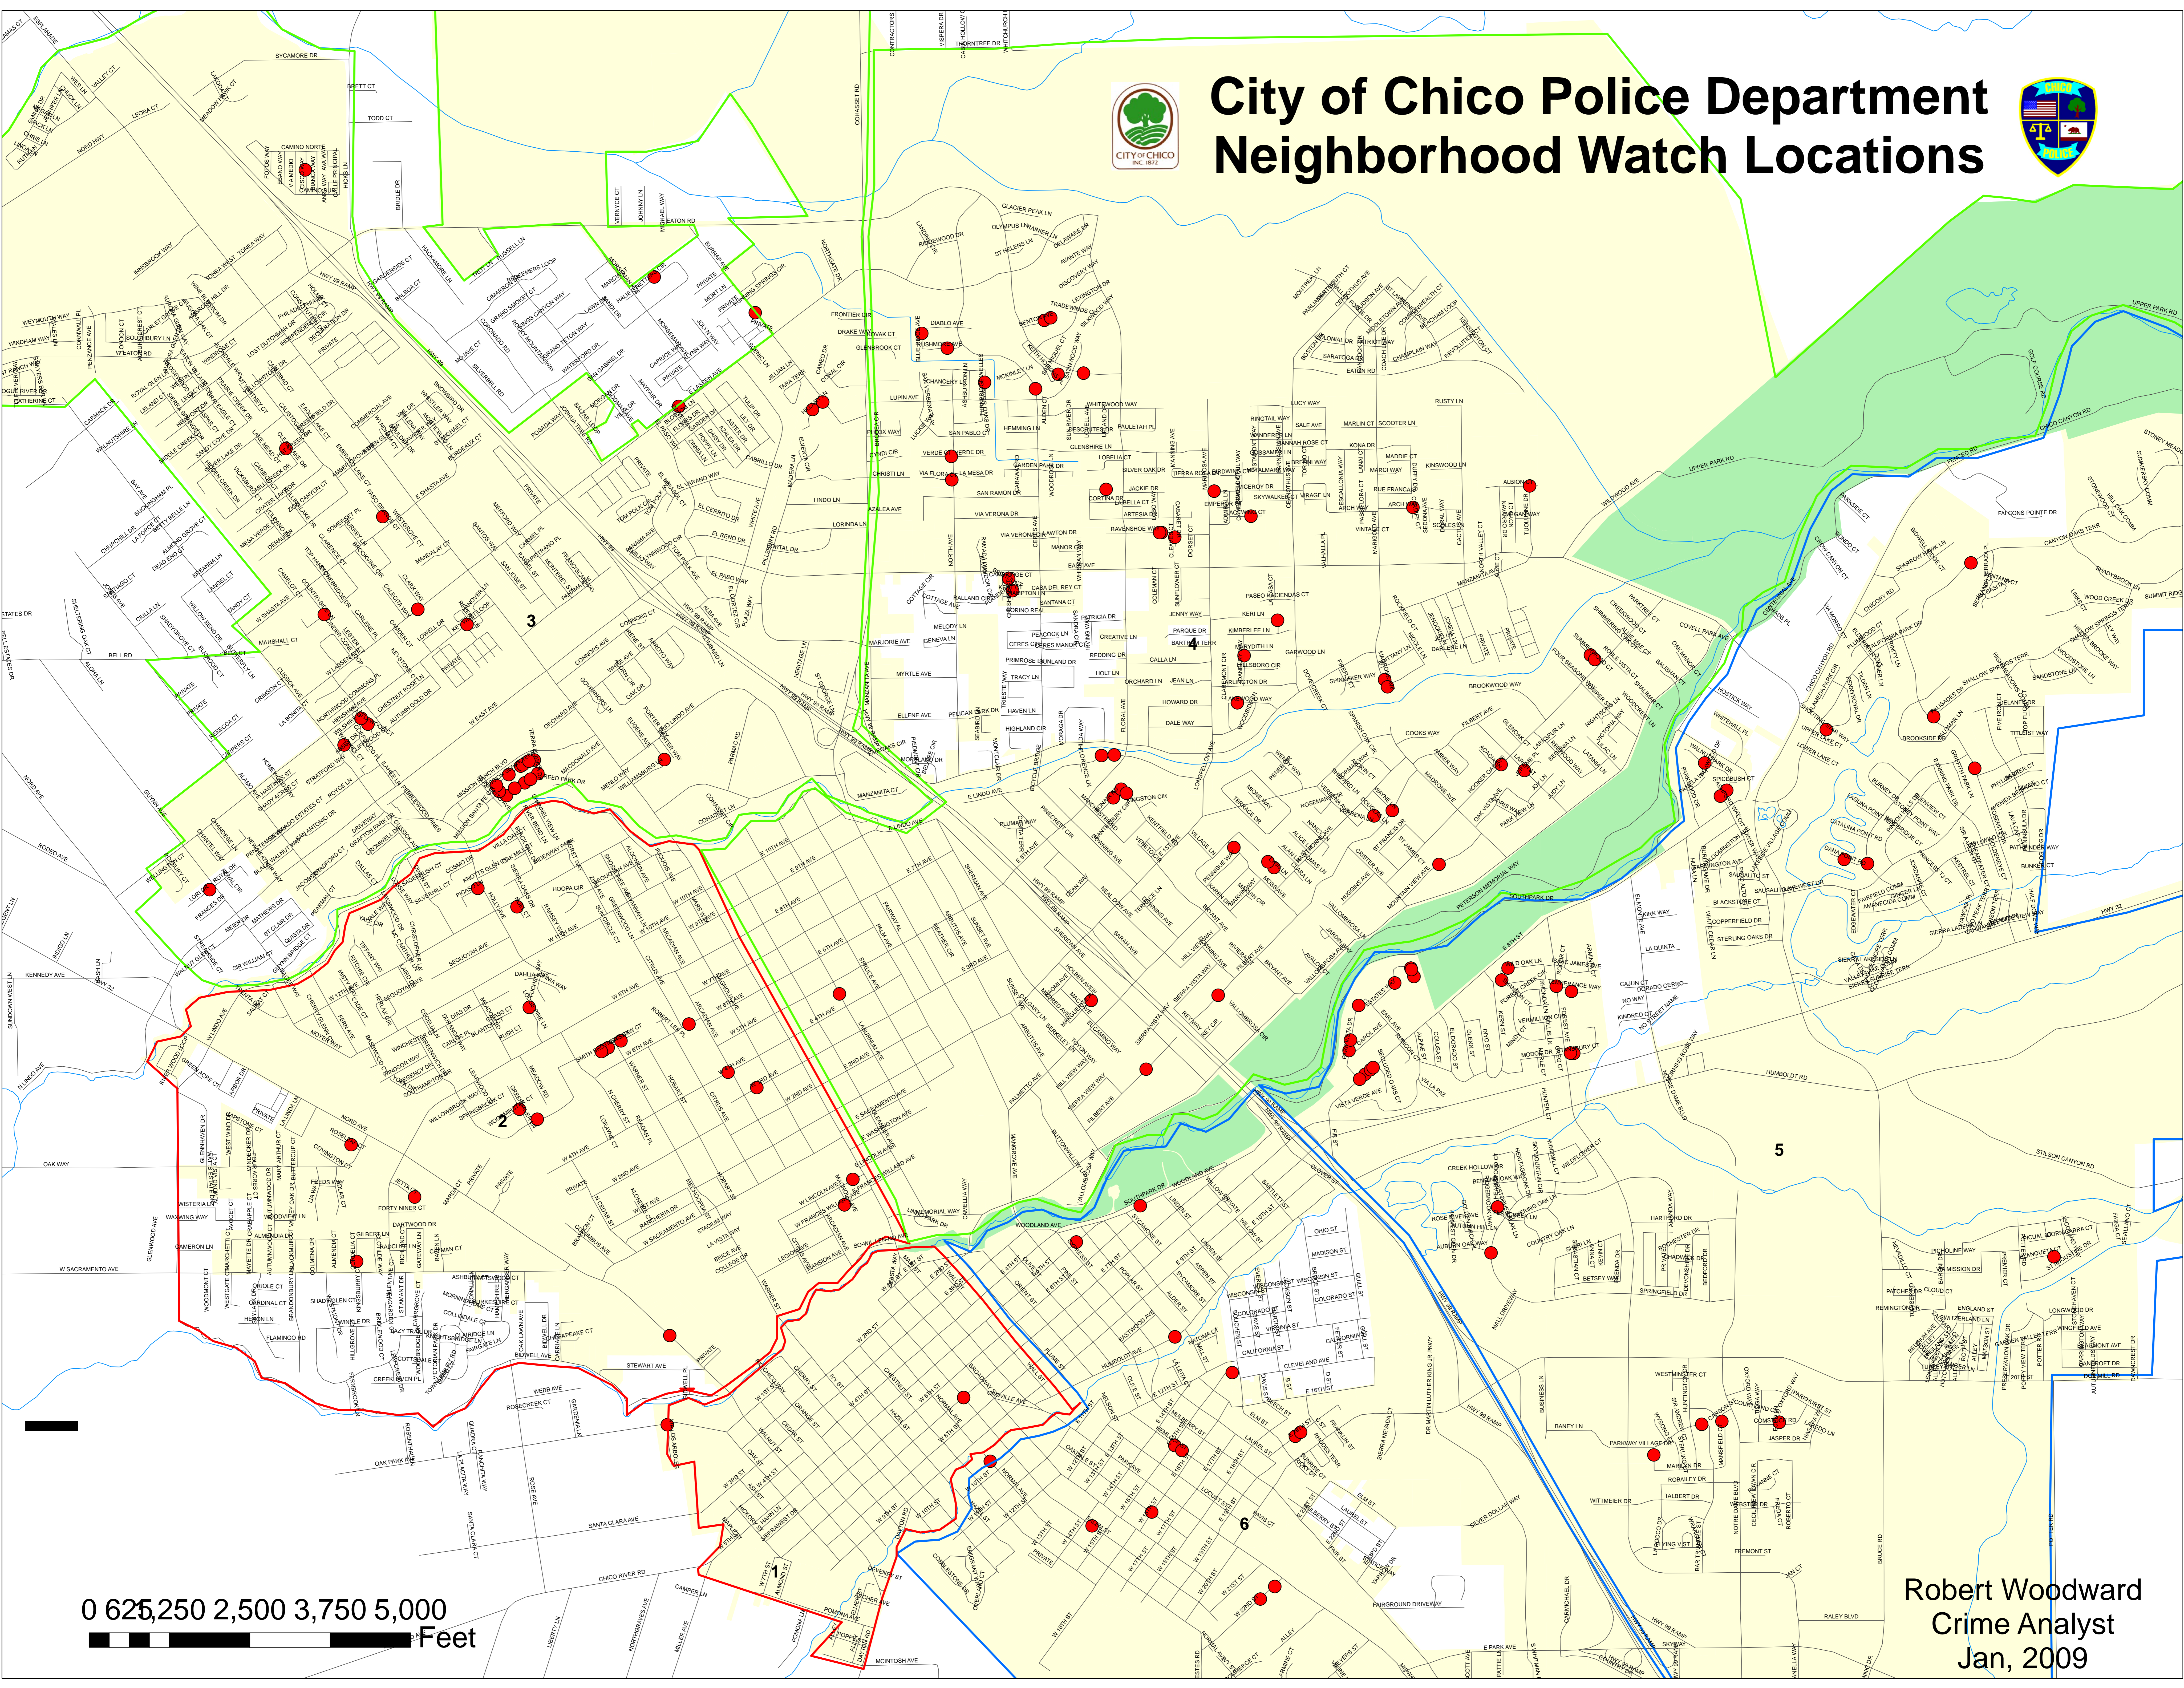

City of Chico Police Department Neighborhood Watch Locations

Robert Woodward
Crime Analyst
Jan, 2009